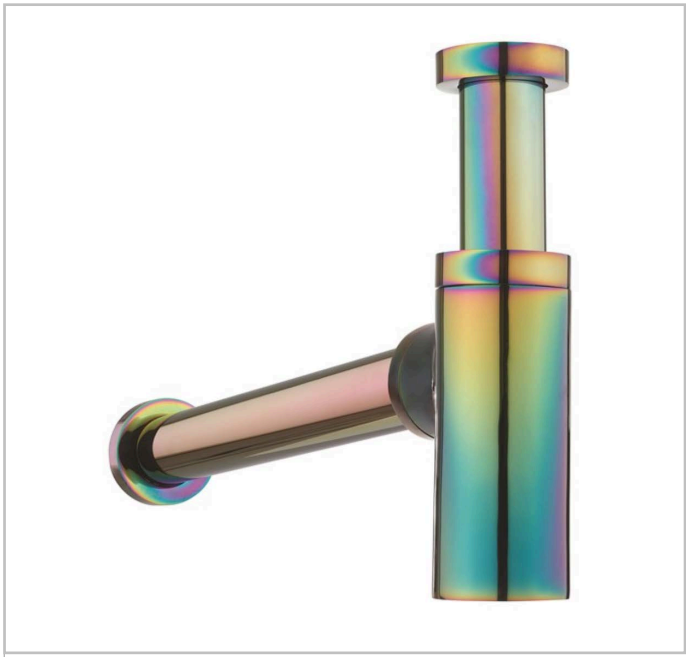

RANGE	INSTALLATION TYPE	PRODUCT DESCRIPTION
MPro	Na	Millennium Tall Bottle Trap

CODE			
PRO0402SP			

FINISH	APPLICATION	MIN PRESSURE
Spectrum	PVD	Na

HEADWORK	Na
CONNECTIONS	Na
UK APPROVALS	Na
OTHER APPROVALS	Na
WARRANTY*	15 Years